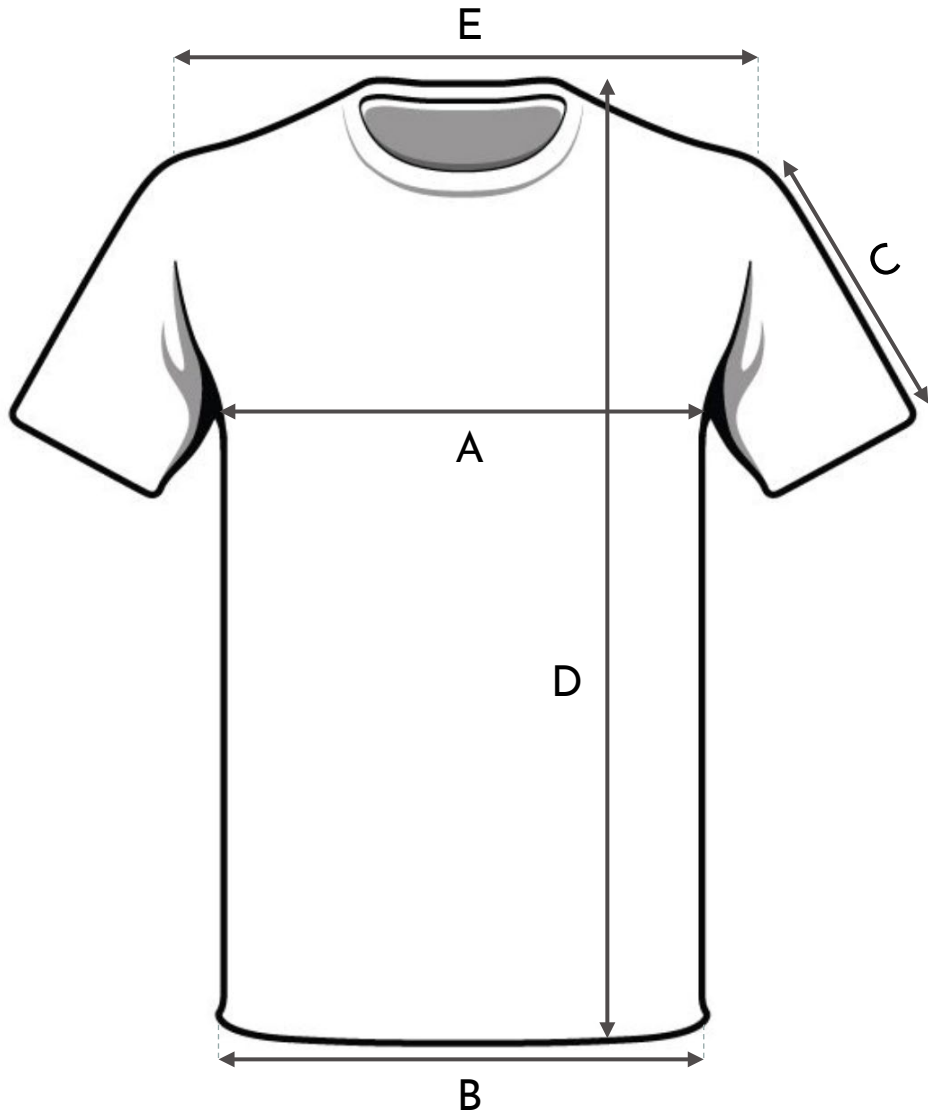

SIZE CHART LEGNA T-SHIRT (men)

Compare an item you own to our detailed size chart below. All measurements are garment measurements - take them on the garment lying out flat, not on the body. Please note actual garment measurements can vary +/- 1cm and the length of the shirt will shrink by +/- 5% after the first wash.

		S	M	L	XL
A	1/2 CHEST	48	51	54	57
B	1/2 BOTTOM	46	49	52	55
C	SLEEVE LENGTH	21	22	23	24
D	T-SHIRT LENGTH	68	71	74	77
E	SHOULDER TO SHOULDER	44	46	48	50