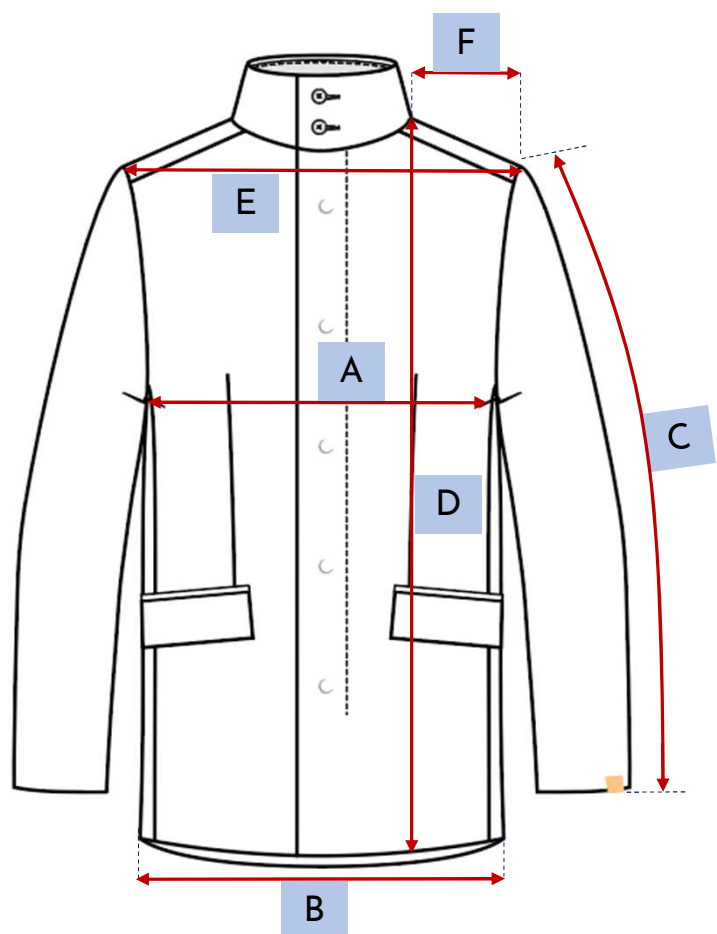

SIZE CHART CITY JACKET LANA (Men)

Compare an item you own to our size chart below. All measurements are garment measurements - take them on the garment lying out flat, not on the body. Please note actual garment measurements can vary +/- 1cm.

| | | S | M | L | XL | XXL |
|----------|----------------|------|------|------|------|------|
| A | 1/2 CHEST | 53 | 56 | 59 | 62.5 | 66 |
| B | 1/2 BOTTOM | 55.5 | 58.5 | 61.5 | 65.5 | 69.5 |
| C | SLEEVE LENGTH | 62 | 64 | 66 | 68 | 69 |
| D | JACKET LENGTH | 77 | 81 | 83 | 84.5 | 85.5 |
| E | BACK WIDTH | 44 | 46 | 48 | 50 | 52 |
| F | SHOULDER WIDTH | 13.8 | 14.5 | 15.1 | 15.7 | 16.3 |